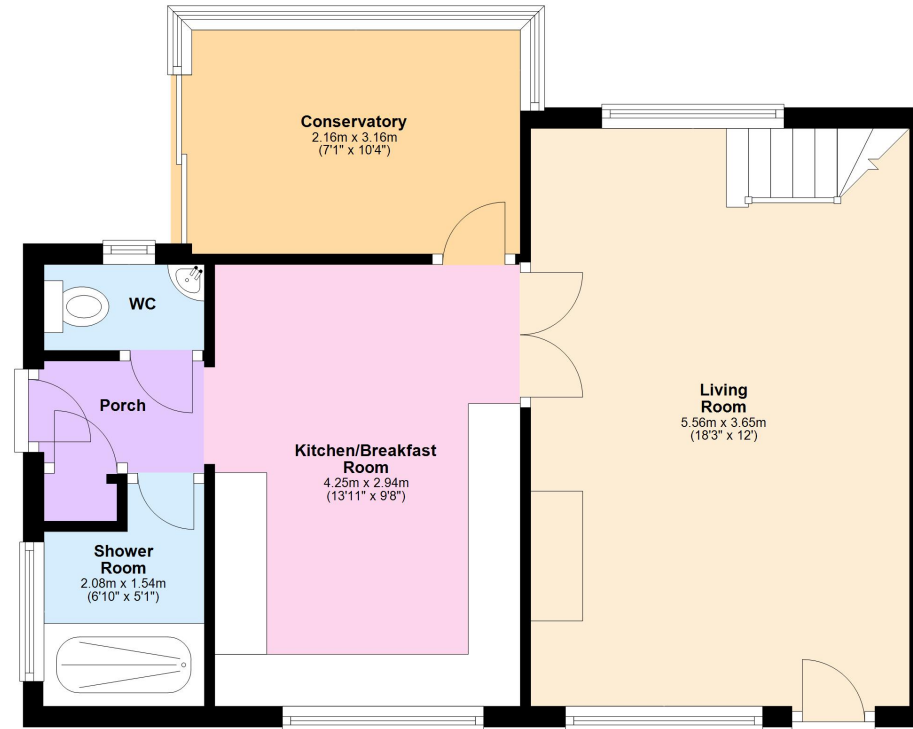

## Specifications

- Fantastic setting
- Character Cottage
- Sun Room with views of Ivinghoe Beacon
- Refitted Shower Room
- Living room with feature fireplace
- 2 Bedrooms

There is a wraparound garden offering views to the side and rear of the property.

### Ground Floor

Approx. 44.1 sq. metres (474.6 sq. feet)

### First Floor

Approx. 20.3 sq. metres (218.0 sq. feet)

Total area: approx. 64.3 sq. metres (692.6 sq. feet)

This floorplan is not to scale. It's for guidance only and accuracy is not guaranteed.  
Plan produced using PlanUp.