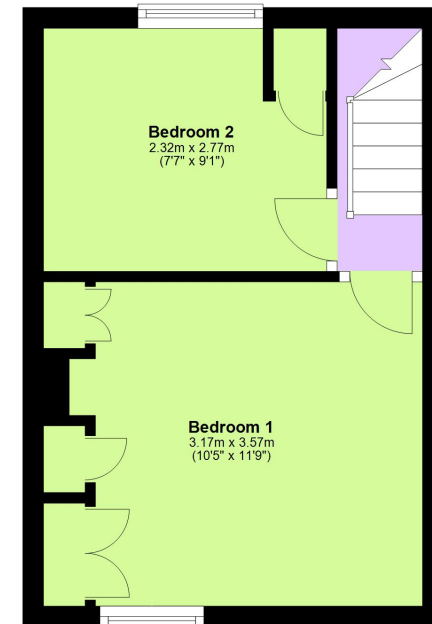

### Ground Floor

Approx. 44.1 sq. metres (474.6 sq. feet)

### First Floor

Approx. 20.3 sq. metres (218.0 sq. feet)

Total area: approx. 64.3 sq. metres (692.6 sq. feet)

This floorplan is not to scale. It's for guidance only and accuracy is not guaranteed.  
Plan produced using PlanUp.