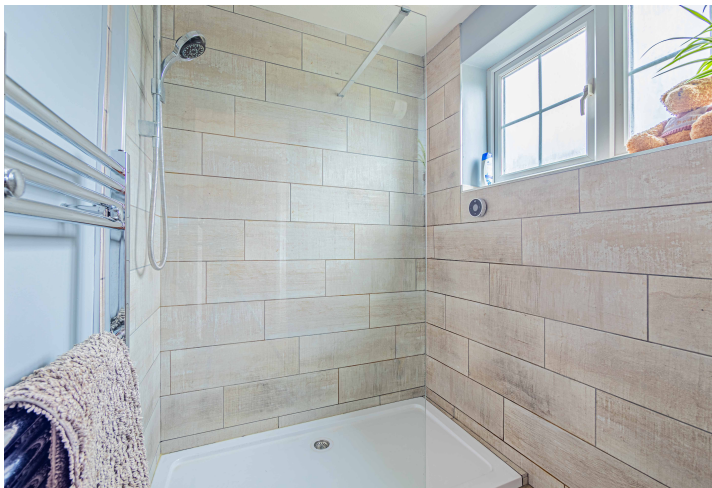

There is a wraparound garden offering views to the side and rear of the property.